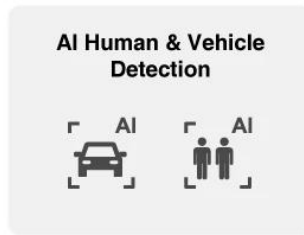

- Rozlišení **4 Mpx** (2560 × 1440 px) s kompresí H.265 pro efektivní ukládání dat
- Dual-band **Wi-Fi 6** na frekvencích 2,4 GHz a 5 GHz pro stabilní připojení
- Solární napájení s **8W panelem** a baterií 32,4 Wh pro autonomní provoz
- AI detekce osob a vozidel s PIR senzorem pro dosah až **12 m**
- Smart Dual Light s IR osvětlením (15 m) a teplým světlem (20 m) pro barevné noční vidění
- Obousměrné audio s vestavěným mikrofonem a reproduktorem pro komunikaci
- Krytí **IP66** pro odolnost proti prachu a vodě, provoz -20 °C až +60 °C
- Podpora microSD karet až **512 GB** pro lokální ukládání záznamů
- Rychlé párování přes **Bluetooth** a ovládání aplikací DMSS (Android/iOS)

Provozní režimy a spotřeba energie

Kamera nabízí čtyři provozní režimy optimalizované pro různé scénáře použití: ultra úsporný režim (0,008 W), úsporný režim (0,008 W), AOV režim pro nepřetržité nahrávání (0,2 W) a výkonný režim (1,22 W). Solární panel zajišťuje dobíjení baterie během dne pro nepřetržitý provoz.

Pokročilé funkce zabezpečení

System disponuje zvukovou a světelnou signalizací pro okamžité odstrašení narušitelů. Detekce pohybu je konfigurovatelná až pro 4 oblasti. WDR (Wide Dynamic Range) zajišťuje kvalitní obraz i ve scénách s velkým kontrastem osvětlení. Všechna data jsou šifrována pro maximální bezpečnost.

Snadná instalace a ovládání

Díky bezdrátovému připojení není nutná profesionální instalace ani pokládka kabelů. Kamera se rychle spáruje přes Bluetooth a ovládá se intuitivní aplikací DMSS s možností vzdáleného přístupu, živého náhledu, přehrávání záznamů a sdílení přístupu s rodinou.

Obsah balení

Wi-Fi kamera, solární panel 8 W, napájecí kabel, 2× držák, 2× sada šroubů, 2× vrtací šablona

ZÁKLADNÍ SPECIFIKACE

Snímač: 1/3" CMOS

Rozlišení: 4 Mpx (2560 × 1440 px)

Objektiv: fixní 2,1 mm, F1.6

Zorný úhel: 122,5° (H), 66° (V), 144,5° (D)

Noční vidění: IR až 15 m, teplé světlo až 20 m

Komprese: H.265