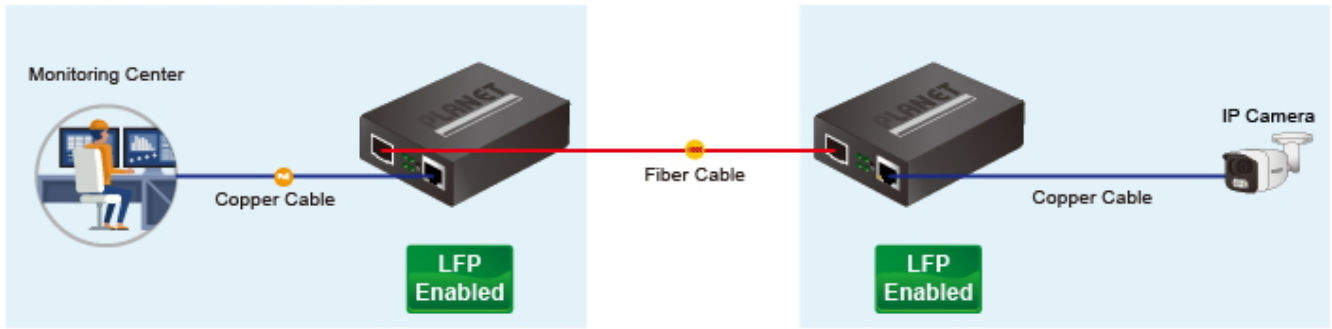

Remote Link Normal