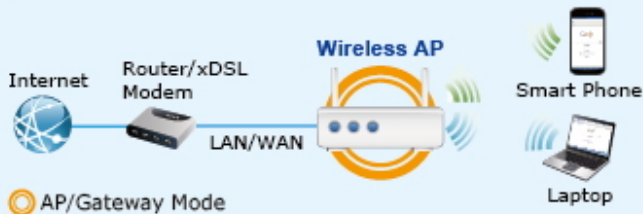

A **75%** Reduction in Delays

With Beamforming

Dedicated and stable signals

Without Beamforming

Signal loss

WPA3[👑]

Wi-Fi Security

WPA2 WPA

IAP Series

AP/Gateway Mode

Repeater Mode (Universal)

Repeater Mode (PtP)

Repeater Mode (PtMP)

5GHz 802.11ax 2.4GHz 802.11ax

Setup Wizard for Multiple Modes

Home Dashboard for Wi-Fi Status